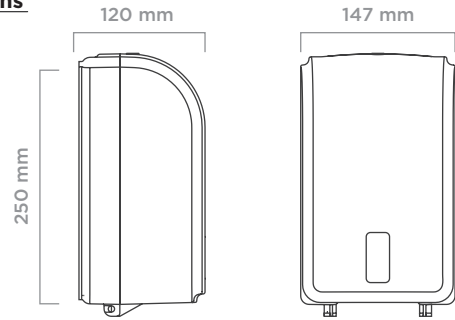

optima line

c folded toilet paper dispenser

dimensions

Type	Manual
Item No	910612
Colour	White or Black
Plastic Material	ABS
Mounting Type	Wall mount
Packaging Dimensions (mm)	165 (l) x 130 (w) x 260 (h)
Gross Weight (kg)	0,6
Net Weight (kg)	0,5
Paper Volume	C-fold (2 packs.)
Case Quantity (pcs.)	1