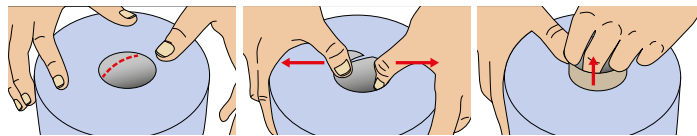

PRODUCT INFORMATION SHEET

Basic Blue 1Ply Centrefeed PR7301

An economical 1ply, blue 300m centrefeed roll. Made from recycled fibres, the perfect cost effective product for tackling all light duty wiping tasks. The paper pulls from the centre to ensure the sheets remain clean prior to use.

- Rolls are designed with a removable core, which means that the roll can be used with a centrefeed dispenser ensuring good hygiene and functionality.
- Excels at light duty cleaning, wiping and drying tasks.
- Rolls measure 175mm in width and 300m in length.
- Made using quality recycled fibres and is FSC Certified.
- Manufactured in the UK, according to CHSA Soft Tissue Standard.

Quick guide to core removal

Find the perforated spiral line inside the core

Using your thumbs, pull apart either side to tear the core

Reach inside the roll and pull the paper out

This product is manufactured according to CHSA Soft Tissue Standard. Please note PRISTINE reserves the right to alter specifications without notice.