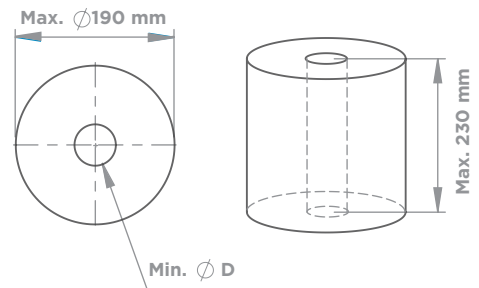

optima line

centerfeed roll towel dispenser

dimensions

roll paper dimensions

Type	Centerfeed
Item No	910606
Colour	White or Black
Plastic Material	ABS
Mounting Type	Wall mount
Packaging Dimensions (mm)	230 (l) x 215 (w) x 335 (h)
Gross Weight (kg)	2,75
Net Weight (kg)	2,5
Features	With Funnel
Towel Roll Dimensions (mm)	190 (outer diameter)
Case Quantity (pcs.)	1