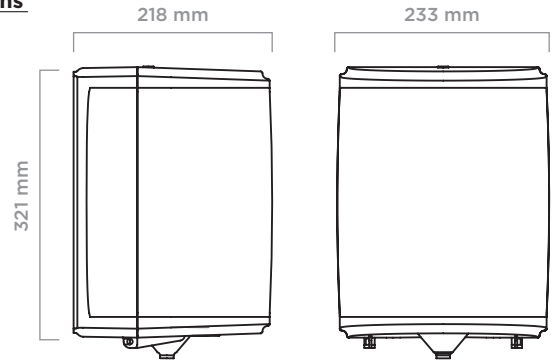

optima line

centerfeed roll towel dispenser

dimensions

roll paper dimensions

Type	Centerfeed
Item No	910606
Colour	White or Black
Plastic Material	ABS
Mounting Type	Wall mount
Packaging Dimensions (mm)	230 (l) x 215 (w) x 335 (h)
Gross Weight (kg)	2,75
Net Weight (kg)	2,5
Features	With Funnel
Towel Roll Dimensions (mm)	190 (outer diameter)
Case Quantity (pcs.)	1