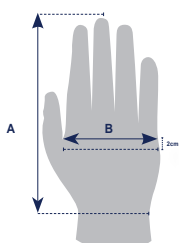

KeepSAFE Grip Latex Palm Coated Glove

Product Code(s)	Code	Size
	303028	Yellow Liner with Orange Crinkle Latex Palm Coating
	303026	Yellow Liner with Green Crinkle Latex Palm Coating
Features	<p>Seamless knitted liner with crinkle latex coating</p> <p>Crinkle latex palm coating is highly resilient and provides excellent grip in both wet and dry conditions</p> <p>The seamless knitted liner is breathable and comfortable, reducing hand fatigue</p> <p>Elasticated knitwrist offering a secure and comfortable fit</p>	
Standards	Conforms to EN388:2016 2.1.4.3.X	
Material	10 gauge polyester shell latex dipped	
Applications	Ideal for labouring, ground work, scaffolding, paving, bricklaying, automotive engineering, automotive maintenance and repair, warehouse work, refuse collection and general handling	
Size	8, 9, 10, 11	
Packaging	Packs of 12 - 120 Per Case	

Size Chart				
Measurements in (mm)	8 (M)	9 (L)	10 (XL)	11 (2XL)
Hand Length (A)	182	192	204	215
Hand Circumference (B)	203	229	254	279

For further information:

Bunzl, 671 London Road, Isleworth, TW7 4EX 0208 560 1244 greenham.com