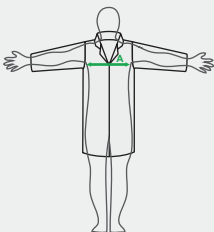

3

RIS-3279-TOM

- PPE Regulation (EU) 2016/425
- EN ISO 20471:2013+A1:2016- High Visibility Warning Clothing for Professional Use
- RIS-3279-TOM - Rail Industry Standard (Orange Garment Only)

Size Chart

Measurements in cm	S	M	L	XL	2XL	3XL	4XL
To fit (A)	92-96	100-104	106-112	116-122	124-132	136-144	148-152