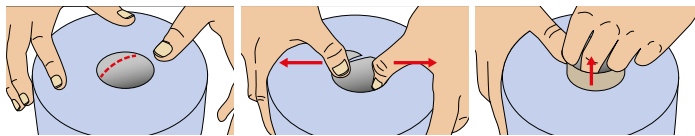

PRODUCT INFORMATION SHEET

Standard Blue 2Ply Centrefeed **PR7152**

An absorbent and versatile 2ply, blue 150m centrefeed roll. Made from recycled fibres, the perfect cost effective product for tackling light duty wiping and spillages.

- Rolls are designed with a removable core, which means that the roll can be used with a centrefeed dispenser ensuring good hygiene and functionality.
- Excels at light duty cleaning, wiping and drying tasks.
- Absorbent 2ply, ideal for clearing all types of spillages.
- Rolls measure 175mm in width and 150m in length.
- Made using quality recycled fibres and is FSC Certified.
- Manufactured in the UK, according to CHSA Soft Tissue Standard.

Quick guide to core removal

Find the perforated spiral line inside the core

Using your thumbs, pull apart either side to tear the core

Reach inside the roll and pull the paper out

This product is manufactured according to CHSA Soft Tissue Standard. Please note PRISTINE reserves the right to alter specifications without notice.