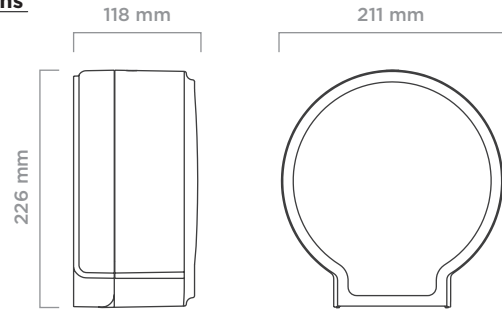

optima line

jumbo toilet paper dispenser

dimensions

roll paper dimensions

Type	Manual
Item No	910611
Colour	White or Black
Plastic Material	ABS
Mounting Type	Wall mount
Packaging Dimensions (mm)	220 (l) x 126 (w) x 236 (h)
Gross Weight (kg)	0,6
Net Weight (kg)	0,5
Roll Dimensions (mm)	Max. 100 (w) x Max. Ø180, core diameter 40 or 60
Case Quantity (pcs.)	1