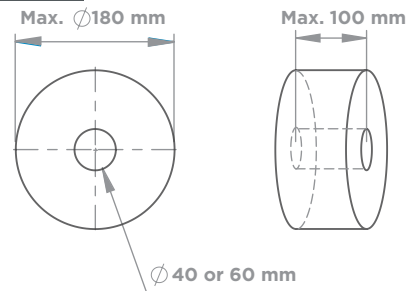

optima line

jumbo toilet paper dispenser

dimensions

roll paper dimensions

Type	Manual
Item No	910611
Colour	White or Black
Plastic Material	ABS
Mounting Type	Wall mount
Packaging Dimensions (mm)	220 (l) x 126 (w) x 236 (h)
Gross Weight (kg)	0,6
Net Weight (kg)	0,5
Roll Dimensions (mm)	Max. 100 (w) x Max. Ø180, core diameter 40 or 60
Case Quantity (pcs.)	1