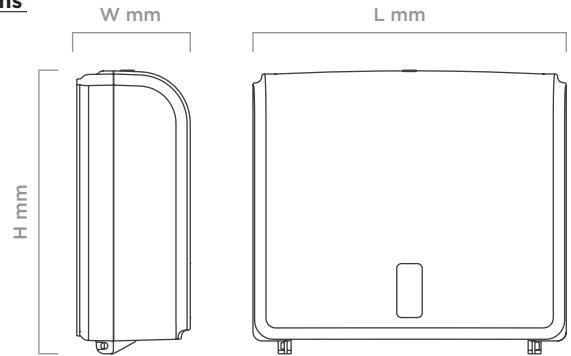

optima line

folded towel paper dispensers (large&small)

dimensions

large : 277 (L) x 100 (W) x 440 (H)

small : 277 (L) x 100 (W) x 250 (H)

Type	Small	Large
Item No	910604	910605
Colour	White or Black	
Plastic Material	ABS	
Mounting Type	Wall mount	
Packaging Dimensions (mm)	285 (l) x 110 (w) x 260 (h)	285 (l) x 110 (w) x 450 (h)
Gross Weight (kg)	0,6	1,0
Net Weight (kg)	0,5	0,9
Towel Roll Dimensions (mm)	Z-fold (1 pack)	Z-fold (2 packs.)
Case Quantity (pcs.)	1	