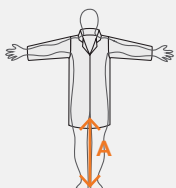

Features

- Polycotton Twill 245gsm
- Seven Outer Pockets
- Internal Knee Pad Pockets
- YKK Zips
- Triple Stitched Reinforced Seams

Fabric

65/35 Polycotton Twill.

Sizes

Waist 28" - 52"

Inside leg Short 29", Regular leg 32" & Tall leg 35"

Colour Options

- Black Short - 893481
- Navy Short - 893482
- Black Reg - 893460
- Navy Reg - 893461
- Black Tall - 893462
- Navy Tall - 893463

Washcare Symbols

Wash cycle

Do not bleach

Iron at medium temperature

Tumble dry at low temperature

Dry clean PCE only

Size Chart

Measurements in CM	28	30	32	34	36	38	40	42	44	46	48	50	52
Inside leg Short 29"	74	74	74	74	74	74	74	74	74	74	74	74	74
Inside leg Regular 32"	79	79	79	79	79	79	79	79	79	79	79	79	79
Inside leg Tall 35"	86	86	86	86	86	86	86	86	86	86	86	86	86