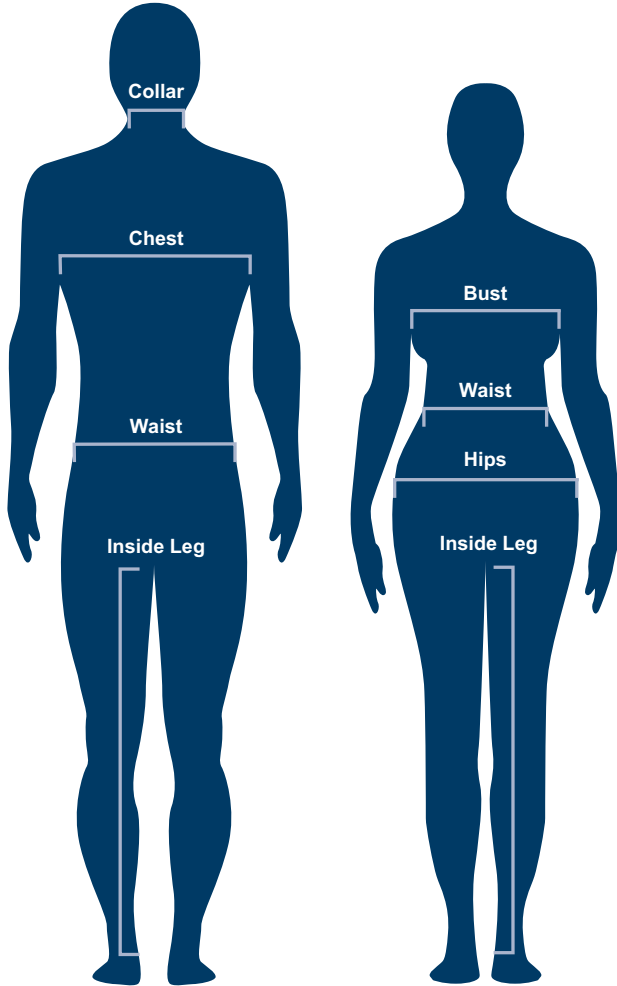

Ensuring the correct size is a key element to achieving both safety and comfort. We recommend that you use the sizing guidelines for each of the brands within our catalogue.

When taking measurements please do so over lightweight clothing.

These size charts should be used for guidance only as manufacturing tolerances may vary slightly.

POINTS OF MEASURE

Men

Collar

Measure around the base of your neck, where a collar sits.

Chest

For your chest size place tape measure loosely under the arms (over the shoulder blades) around the fullest part of the chest.

Waist

Measure around the natural waist keeping the tape measure slightly loose.

Inside Leg

Measure from the inside leg at the crotch to where the trouser hem sits on the shoe.

Women

Bust

Place the tape measure under your arms, over your shoulder blades and across the fullest part of your bust. Remember to breathe out first.

Waist

Measure around the natural waist keeping the tape measure slightly loose.

Hips

Measure around the fullest part of your bottom at the top of the leg, at about 20cm/8" below your natural waist.

All clothing sizes are shown in inches, with the exception of Roots.

MEN'S CLOTHING

		M	L	XL	2XL	3XL				
	Chest	39.5	41	44	45.5	49				
		C46	C48	C50	C52	C54	C56	C58	C60	C62
	Waist	34	35.5	37	38.5	41	43.5	45.5	48	50.5

		S	M	L	XL	2XL	3XL
	Chest	38	40	42	45	48	52
	Waist	32	34	36	38	40	42

		XS	S	M	L	XL	2XL	3XL	4XL
	Chest	30-32	34-36	38-40	41-43	44-46	48-50	52-54	56-58
	Waist		25-29	29-31	31-35	35-39	39-43	43-47	47-50

		XS	S	M	L	XL	2XL	3XL	4XL
	Chest	31-34	34-37	37-40	40-43	43-46	46-50	50-55	55-59
	Waist	28-30	30-33	33-36	36-39	39-42	42-44	44-47	47-49

		S	M	L	XL	XXL	3XL
	Chest	34-37	37-40	40-43	43-47	47-50	50-53
	Waist	28-31	31-34	34-37	37-40	40-43	43-46

		S	M	L	XL	2XL	3XL	4XL
	Chest	34-37	37-40	40-43	43-47	47-51	51-56	56-60
	Waist	29-32	32-35	35-38	38-42	42-46	46-51	51-56

		XS	S	M	L	XL	2XL	3XL	4XL	5XL
	Chest	36	38	40	42	44	47	50	53	56
	Waist	28-30	32	33-34	36	38-40	42-44	46-48	50-52	54-56

		XS	S	M	L	XL	2XL	3XL		
	Chest	35	36	38-39	41-43	44-46	47-49	50-52		
	Waist	30	31	33-34	36-38	39-41	42-44	45-47		
		C46	C48	C50	C52	C54	C56	C58	C60	C62
	Waist	31	33	34	36	38	39	41	42	44
	Inside Leg	32	32	32	33	33	34	34	34	35

		S	M	L	XL	2XL	3XL	4XL
	Chest (cm)	86-94	94-102	102-110	110-118	118-129	129-141	141-153