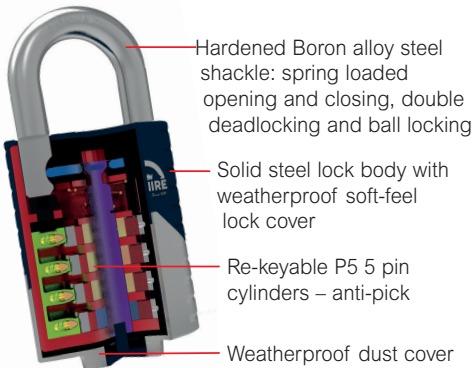

WE HAVE SITE SECURITY UNDER LOCK & KEY

Choose The Right Padlock

A full range of padlocks is featured on these pages ranging from the highest security CEN standards to low security products that act more as a deterrent.

High Security BS EN 12320 Building Hardware – Padlocks & Padlock Fittings

This standard details performance requirements and test methods in relation to corrosion resistance, and security, with information on classification and marking.

Requirements which relate to security are classified in six grades, based on performance tests that simulate attack with 6 being the highest and 1 being the lowest. A range of padlocks that meets this CEN standard is featured on these pages.

Care should also be taken to select the correct material ranging from solid or stainless steel to laminated and brass together with all-weather options.

Classification

BS EN 12320 classifies padlocks and padlock fittings by using a 7 digit coding system. Each digit refers to a particular feature of the product measured against the standard's performance requirements.