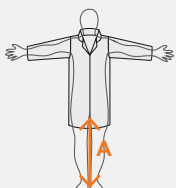

Washcare Symbols

Wash cycle

Do not bleach

Iron at medium temperature

Tumble dry at low temperature

Dry clean PCE only

Size Chart

Measurements in CM	28	30	32	34	36	38	40	42	44	46	48	50	52	54	56	58
Inside leg Short 30"	76	76	76	76	76	76	76	76	76	76	76	76	76	76	76	76
Inside leg Regular 32"	81	81	81	81	81	81	81	81	81	81	81	81	81	81	81	81
Inside leg Tall 34"	86	86	86	86	86	86	86	86	86	86	86	86	86	86	86	86