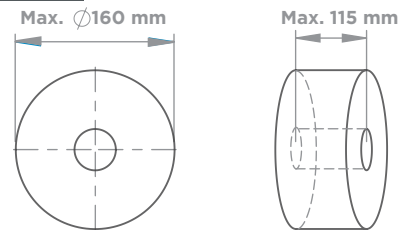

### dimensions

### roll paper dimensions

Type	Manual
Item No	910610
Colour	White or Black
Plastic Material	ABS
Mounting Type	Wall mount
Packaging Dimensions (mm)	210 (l) x 160 (w) x 210 (h)
Gross Weight (kg)	0,6
Net Weight (kg)	0,5
Roll Dimensions (mm)	Max. 115 (w) x Max. $\varnothing$ 160
Case Quantity (pcs.)	1