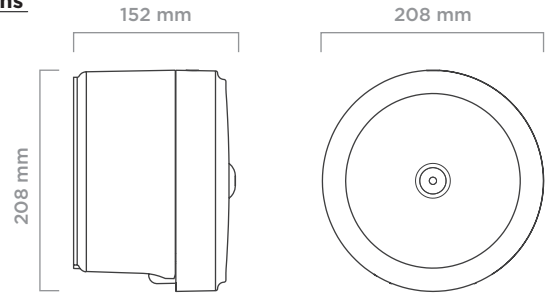

### dimensions

### roll paper dimensions

Type	Manual
Item No	910610
Colour	White or Black
Plastic Material	ABS
Mounting Type	Wall mount
Packaging Dimensions (mm)	210 (l) x 160 (w) x 210 (h)
Gross Weight (kg)	0,6
Net Weight (kg)	0,5
Roll Dimensions (mm)	Max. 115 (w) x Max. $\varnothing$ 160
Case Quantity (pcs.)	1