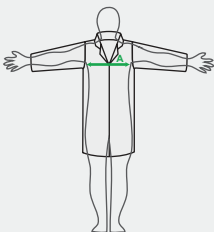

2

RIS-3279-TOM

- PPE Regulation (EU) 2016/425
- EN ISO 20471:2013+A1:2016- High Visibility Warning Clothing for Professional Use
- RIS-3279-TOM - Rail Industry Standard (Orange Garment Only)

Size Chart

Measurements in cm	S	M	L	XL	2XL	3XL	4XL
To fit (A)	92-96	100-104	106-112	116-122	124-132	136-144	148-152