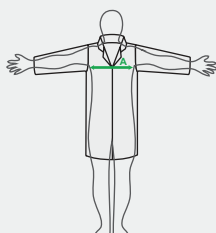

Features

- Conforms to EN ISO 20471 Class 3 (Yellow & Orange only)
- Conforms to RIS-3279-TOM (Orange only)
- 2 band & brace
- Ribbed hem, cuffs and neck
- Comfortable fit
- 280gsm

Fabric

- Main - 100% Polyester

RIS-3279-TOM

- PPE Regulation (EU) 2016/425
- EN ISO 20471:2013+A1:2016- High Visibility Warning Clothing for Professional Use
- RIS-3279-TOM - Rail Industry Standard (Orange Garment Only)

Size Chart

Measurements in cm	S	M	L	XL	2XL	3XL	4XL
To fit (A)	92-96	100-104	106-112	116-122	124-132	136-144	148-152