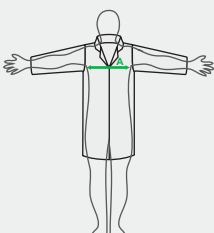

RIS-3279-TOM

- PPE Regulation (EU) 2016/425
- EN ISO 20471:2013+A1:2016- High Visibility Warning Clothing for Professional Use
- RIS-3279-TOM - Rail Industry Standard (Orange Garment Only)

Size Chart

Measurements in cm	S	M	L	XL	2XL	3XL	4XL
To fit (A)	92-96	100-104	106-112	116-122	124-132	136-144	148-152