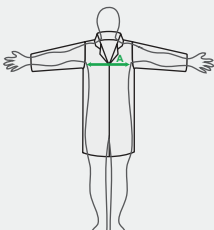

2

RIS-3279-TOM

- PPE Regulation (EU) 2016/425
- EN ISO 20471:2013+A1:2016- High Visibility Warning Clothing for Professional Use
- RIS-3279-TOM - Rail Industry Standard (Orange Garment Only)

Size Chart

Measurements in cm	S	M	L	XL	2XL	3XL	4XL
To fit (A)	92-96	100-104	106-112	116-122	124-132	136-144	148-152