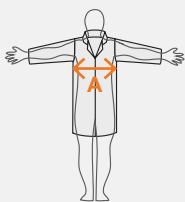

Sizes

XS - 6XL

Colour Options

- Black - 892963
- Navy - 892949

Washcare Symbols

Wash Cycle

Do not bleach

Iron low temp

Do not tumble dry

Dry clean PCE only

Size Chart

Measurements in CM	XS	S	M	L	XL	2XL	3XL	4XL	5XL	6XL
To fit (A)	50	53	56	59	62	65	68	71	74	77

Product Datasheet

Commodity Code

6105900000

Country of Origin