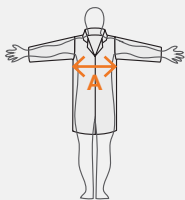

Washcare Symbols

Wash Cycle

Do not bleach

Iron low temp

Do not tumble dry

Dry clean PCE only

Size Chart

Measurements in CM	XS	S	M	L	XL	2XL	3XL	4XL	5XL	6XL
To fit (A)	49	52	55	58	61	64	67	70	73	77